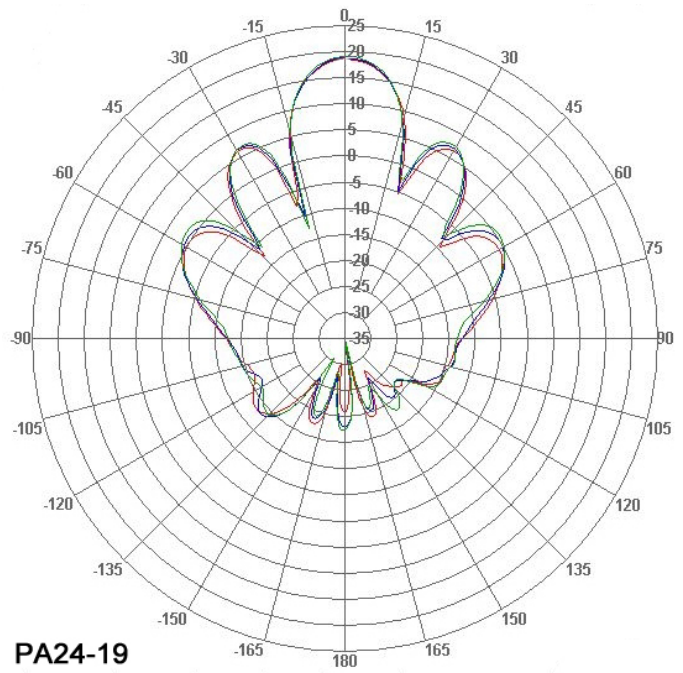

Antenna Patterns @ 2.4GHz

Wind Loading				
Model	Sq. In	100MPH	125MPH	100MPH with 1/2" radial ice
PA24-13	56	14 lbs	22 lbs	14 lbs
PA24-19	163	41 lbs	64 lbs	41 lbs

Notes:

- All shipments F.O.B. Bluffdale, UT 84065
- All antennas carry a 2 Year Warranty

System Ordering:

- **PA24-13** 2.4GHz 13dBi Flat Panel Directional Antenna
- **PA24-19** 2.4GHz 19dBi Flat Panel Directional Antenna