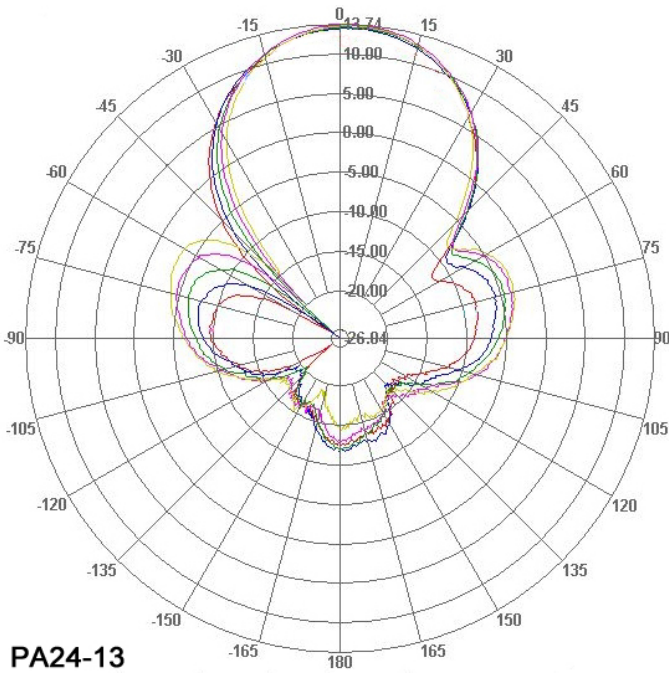

Antenna Patterns @ 2.4GHz

Wind Loading				
Model	Sq. In	100MPH	125MPH	100MPH with 1/2" radial ice
PA24-13	56	14 lbs	22 lbs	14 lbs
PA24-19	163	41 lbs	64 lbs	41 lbs

Notes:

- All shipments F.O.B. Bluffdale, UT 84065
- All antennas carry a 2 Year Warranty

System Ordering:

- **PA24-13** 2.4GHz 13dBi Flat Panel Directional Antenna
- **PA24-19** 2.4GHz 19dBi Flat Panel Directional Antenna